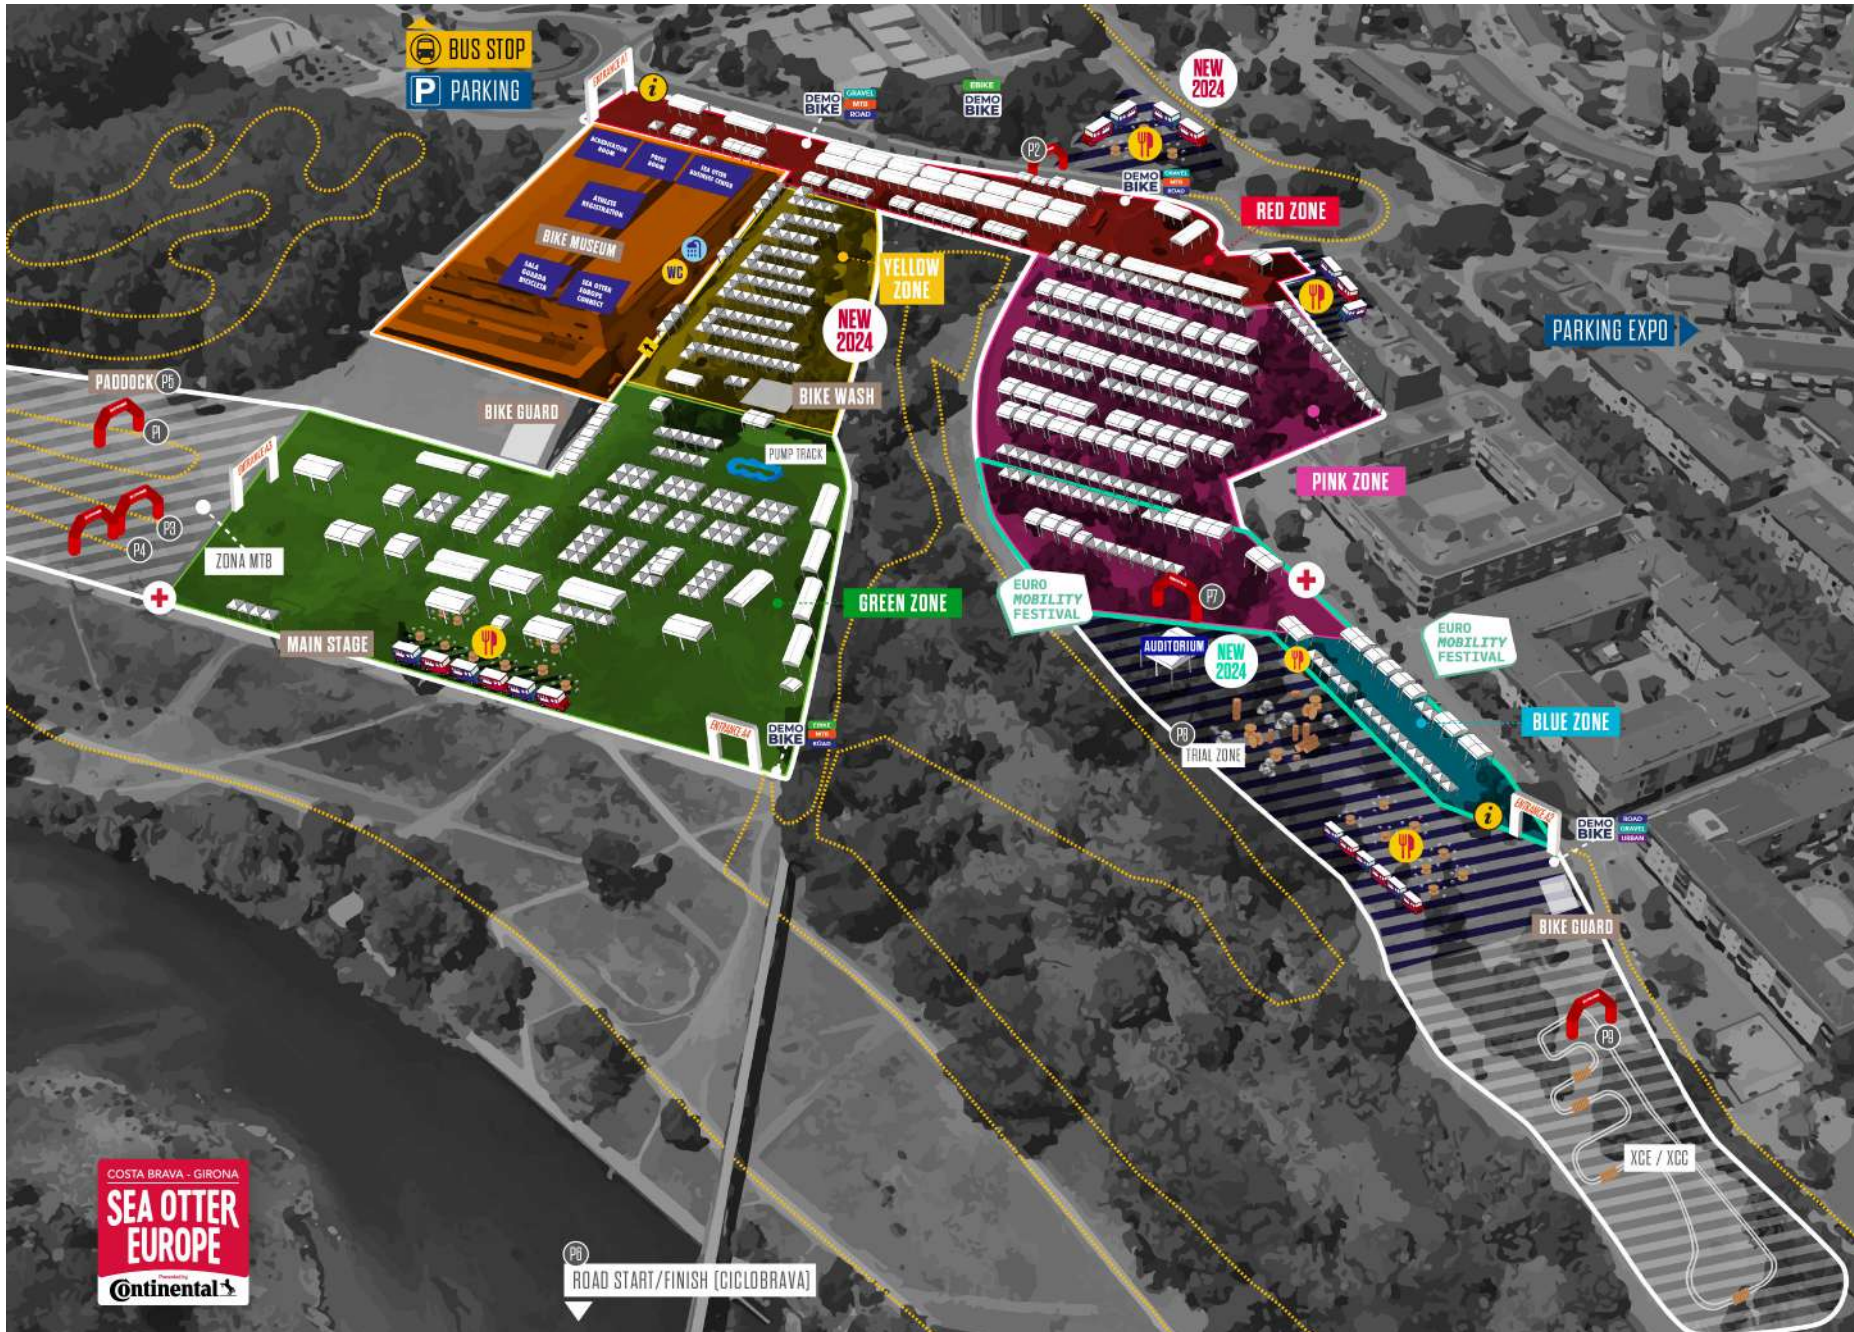

OFFICIAL SPONSORS

OFFICIAL SPONSORS

TECH. PARTNER

TECH. PARTNER

OFFICIAL MAPPING

ORGANIZING

THE BIKE SHOW IN EUROPE

Sea Otter Europe is the cycling festival in Europe that will be held in the city of Girona on the **20th, 21st and 22nd of september 2024**.

GENERAL MAP SEA OTTER EUROPE

MAP DISPLAY

MAIN ENTRANCE

- ENTRANCE A1
- ENTRANCE A2
- ENTRANCE A3
- ENTRANCE A4

EXPO ZONES

- RED ZONE
- PINK ZONE
- YELLOW ZONE
- GREEN ZONE
- BLUE ZONE

FESTIVAL SERVICES

- INFORMATION DESK
- ACCREDITATION ROOM
- ATHLETE REGISTRATION
- PRESS ROOM
- SEA OTTER BUSINESS CENTER
- BIKE PARKING
- BIKE WASH by PRGRIDE
- STAGES
- AUDITORIUM

FOOD AND BEVERAGE

- FOOD TRUCKS
- SHOWERS
- WC (Indoor/outdoor)
- SHUTTLE STOP

HOW DO I GET MY TICKET FOR THE FESTIVAL?

COSTA BRAVA - GIRONA
SEA OTTER EUROPE
VISITOR

Visitors, test participants and any other type of public wishing to attend the Sea Otter Europe festival.

SCHEDULE

FRIDAY | 12:00h - 19:30h
SATURDAY | 09:00h - 19:30h
SUNDAY | 09:00h - 15:00h

BY ROAD

AP7 motorway | Exit 6 & 6B
Free public parking
Camper area (800m)

BY PLANE

Girona - Costa Brava airport (16 km)
Barcelona - El Prat airport (120 km)
Perpinyà - Rivesaltes airport (100 km)