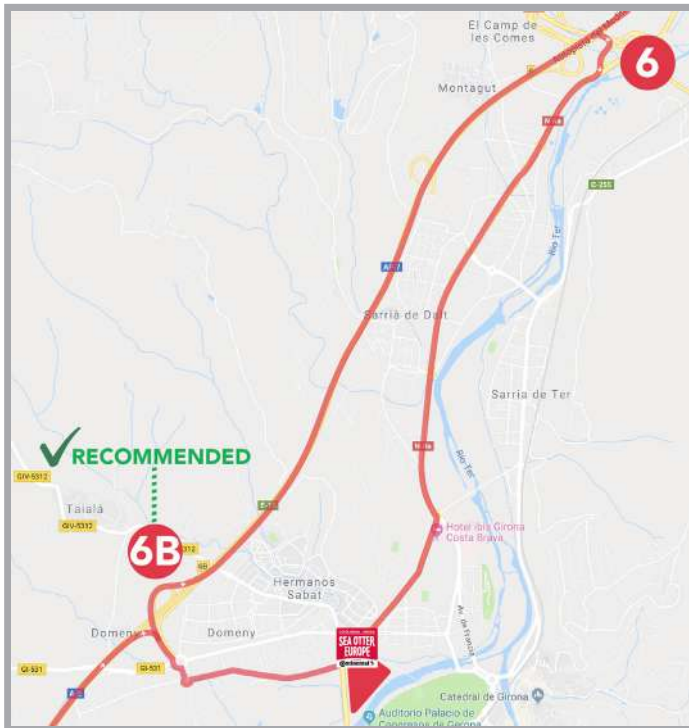

■	STARTS
■	FESTIVAL OPENING CLOSING
■	DEMOBIKE
■	AWARD CEREMONY

HOW TO ARRIVE TO GIRONA? | USEFUL INFORMATION

ADDRESS

GIRONA - FONTAJAU MUNICIPAL PAVILION
Av. President Josep Tarradellas i Joan, 22
17007 - GIRONA

SCHEDULE

FRIDAY | 12:00h - 19:30h
SATURDAY | 09:00h - 19:30h
SUNDAY | 09:00h - 15:00h

BY ROAD

AP7 motorway | Exit 6 & 6B
Free public parking
Camper area (800m)

BY PLANE

Girona - Costa Brava airport (16 km)
Barcelona - El Prat airport (120 km)
Perpinyà - Rivesaltes airport (100 km)

BY TRAIN

ADIF Girona station (2 km)

USEFUL CONTACTS

EMERGENCIES | 012
JOSEP TRUETA HOSPITAL | (+34) 972 940 200
POLICE | 092
FIREFIIGHTERS | 085
TAXI GIRONA | (+34) 972 222 323
GIROTAXI | (+34) 627 440 440