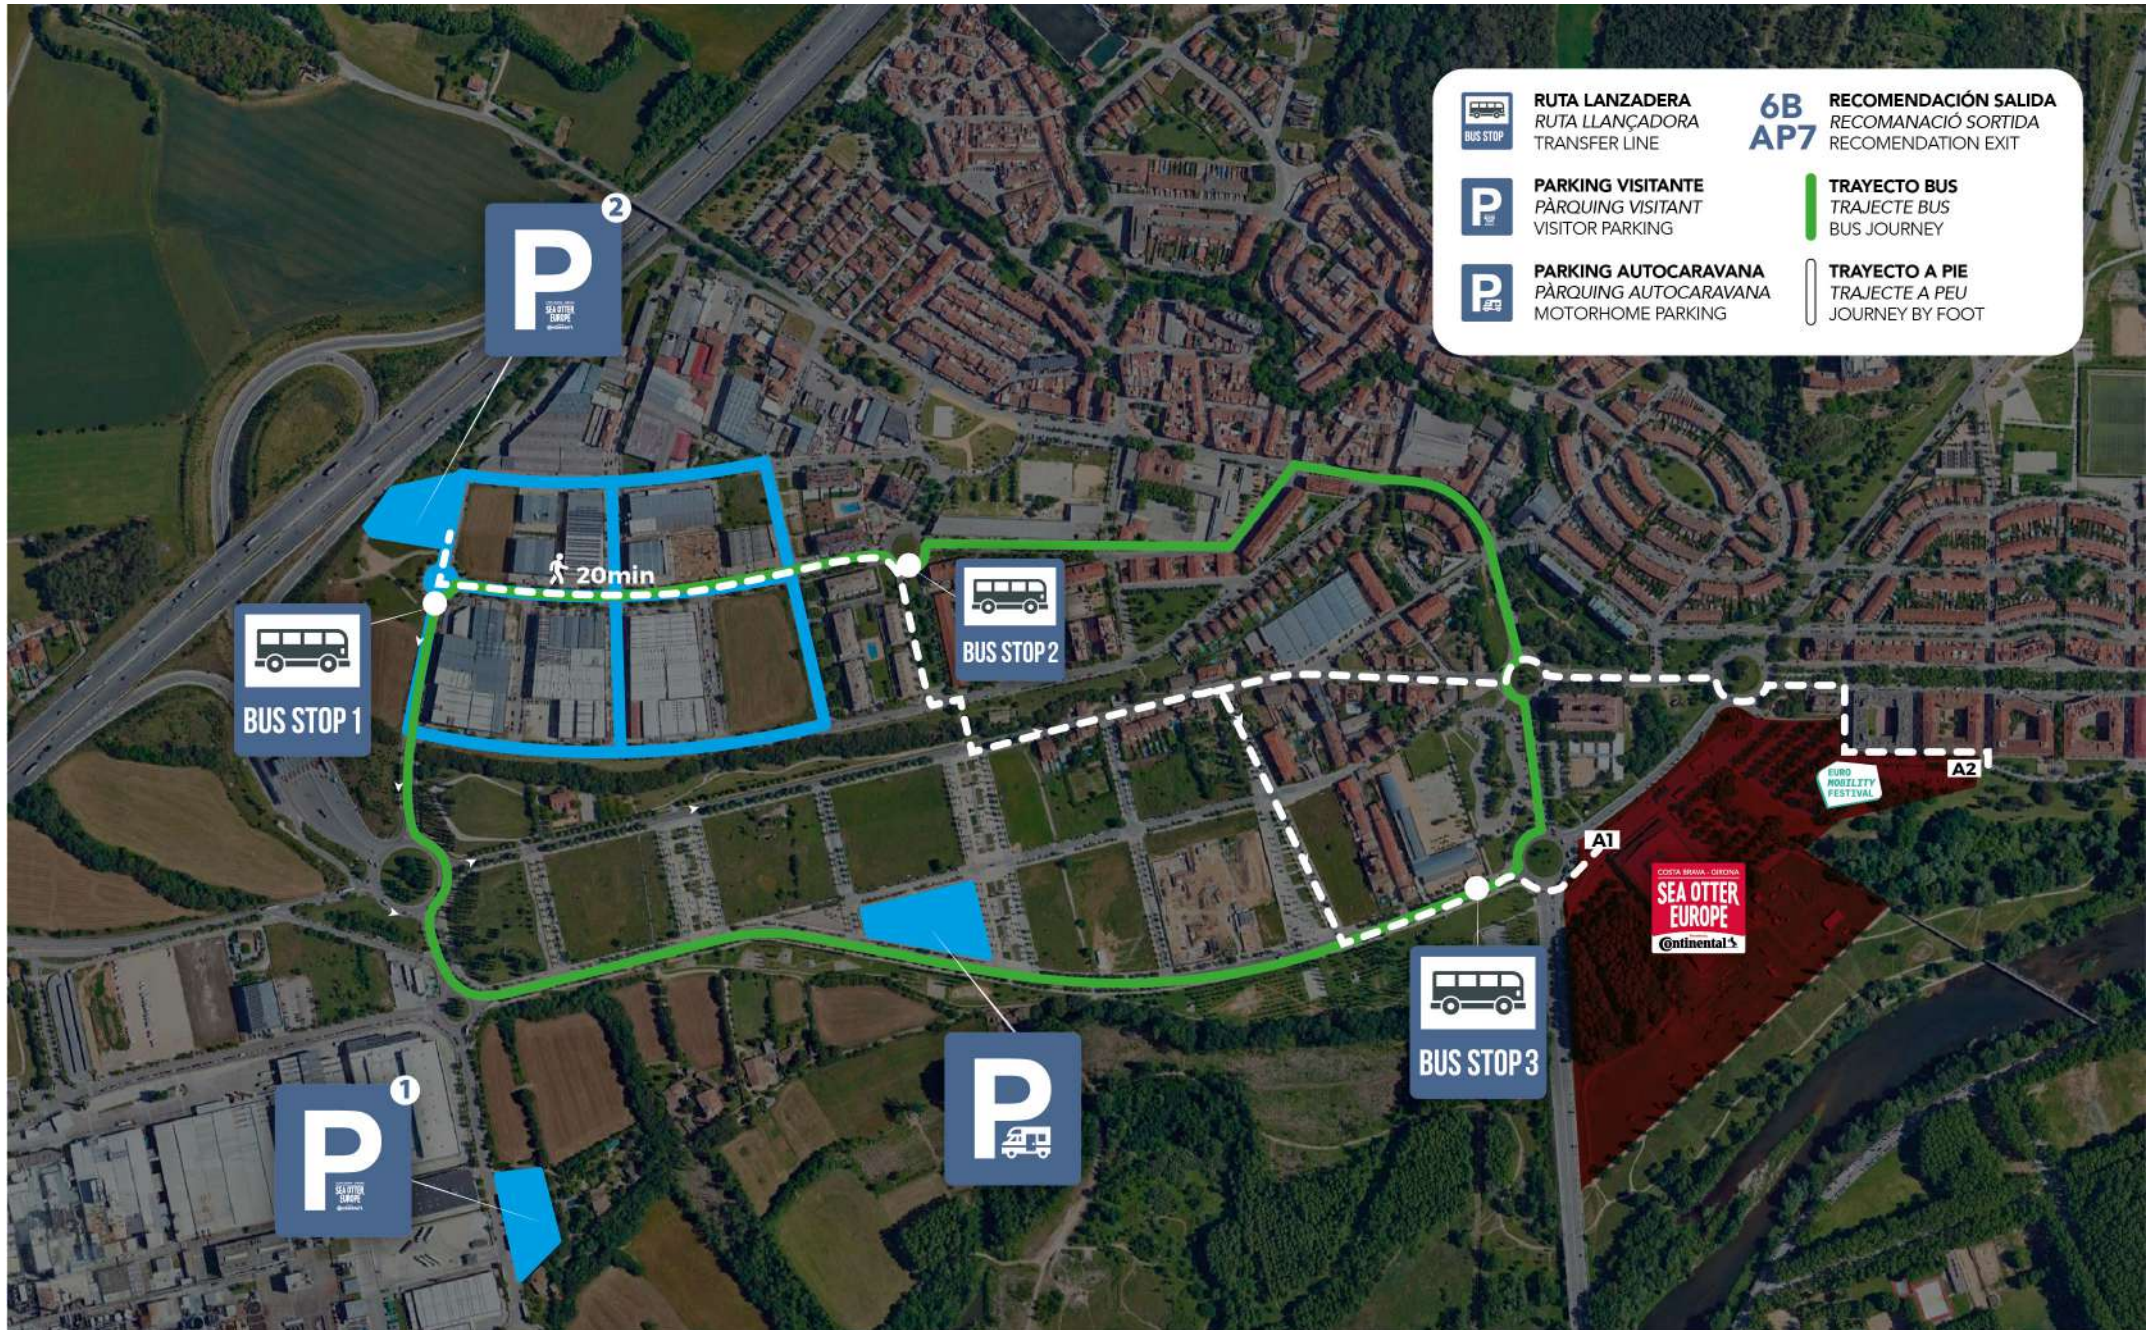

WHERE TO PARK & HOW TO GET TO THE FESTIVAL?